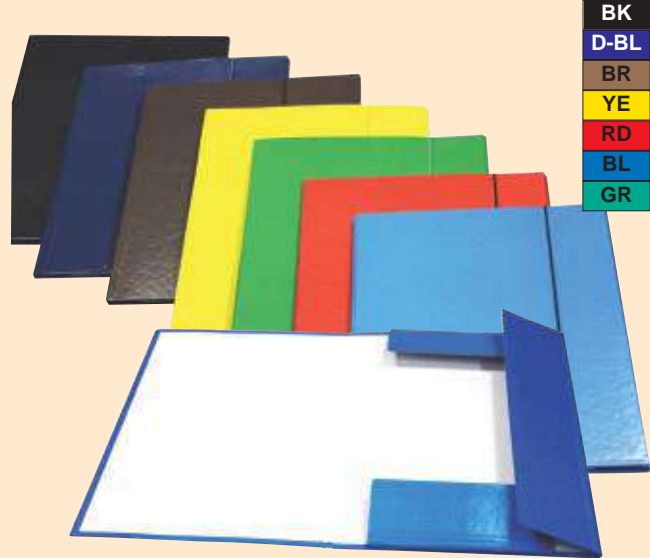

- BK
- D-BL
- BR
- YE
- RD
- BL
- GR

PRESSPAN HEAVY DUTY PORTFOLIOS

code	description	Each
FS1800	Portfolio with elastic band (750gr/m²) cellophane laminated	$1.60