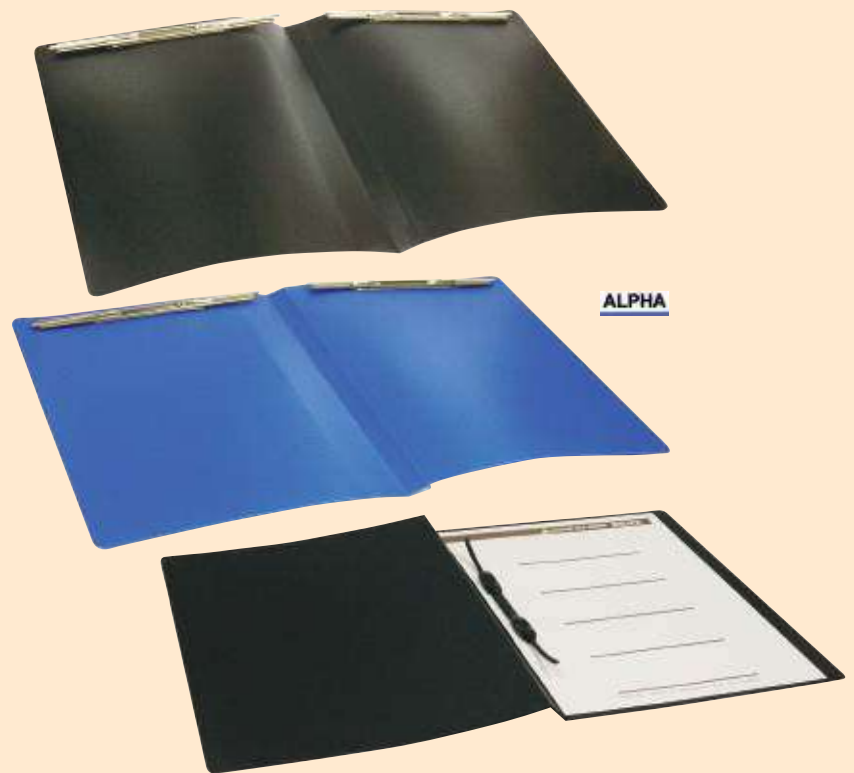

LACE FILES

code	description	Each
FS1119	Covered board, tissue spine, 25x35x6.5cm	\$1.65

BASSILE FRERES

FS1327a

FS1327

COVERED BOARD FILES

code	description	Each
FS1327a	Colored transaction file (23.5x34.5x3cm)	\$3.45
FS1327	Transaction 23.5x34.5x3cm	\$2.95