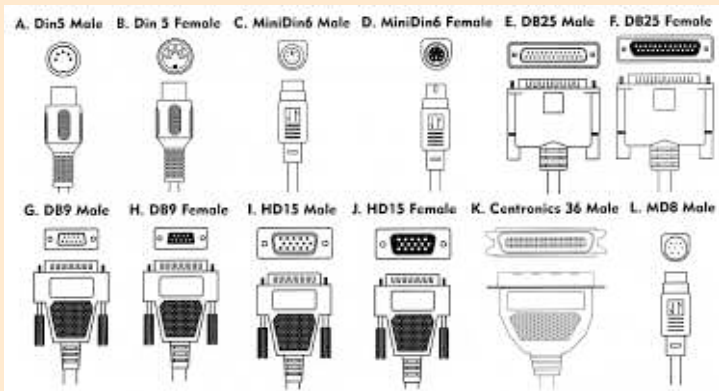

COMPUTER ACCESSORIES

Peripherals & Cables - Digital Cameras

PC CABLES / ADAPTERS

code	description	Each
CA5227	3m printer to network	call
CA5229	USB A/A cable (3 meters)	call
CA6327	USB video grabber	call
CA6328	Serial to USB converter	call
CA6329	PS2 to USB converter	call
CA6330	USB line extender	call
CA6876	USB A/B cable 2.0 for printer	call