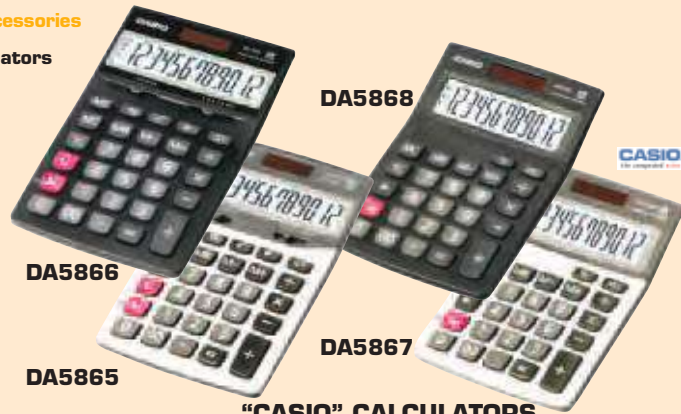

"CASIO" CALCULATORS
Compact desk type

code	description	Each
DA5865	12 digits	$11.90
DA5866	12 digits	$9.40
DA5867	12 digits	$7.85
DA5868	12 digits	$7.25