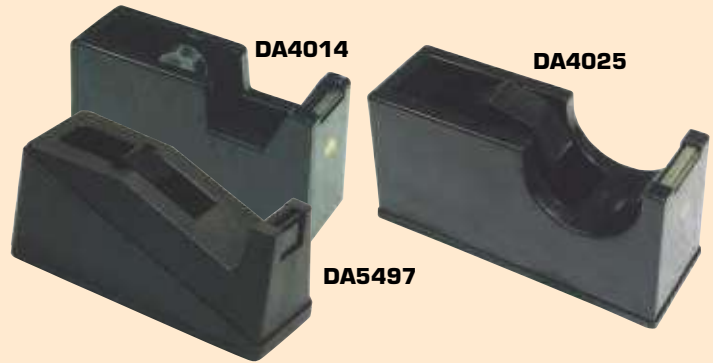

TAPE DISPENSERS

code	description	Each
DA4014	Classical shape tape dispenser	$3.50
DA5497	"Genmes" medium tape dispenser	$2.25
DA4025	Extra large tape dispenser for large core adhesive tape	$5.12