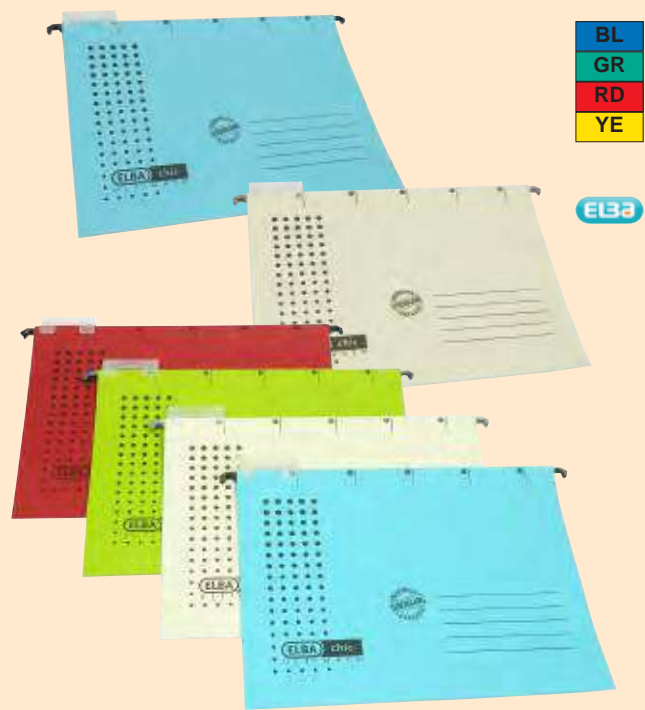

"ELBA" SUSPENSION FILES

code	description	Each
FS1275	Without linen below - legal size, colored	$0.98
FS1276	Without linen below - A4 size, colored	$0.98
FS2154	Insert tabs + labels, pack/25	$6.55

Transparent tabs are included.