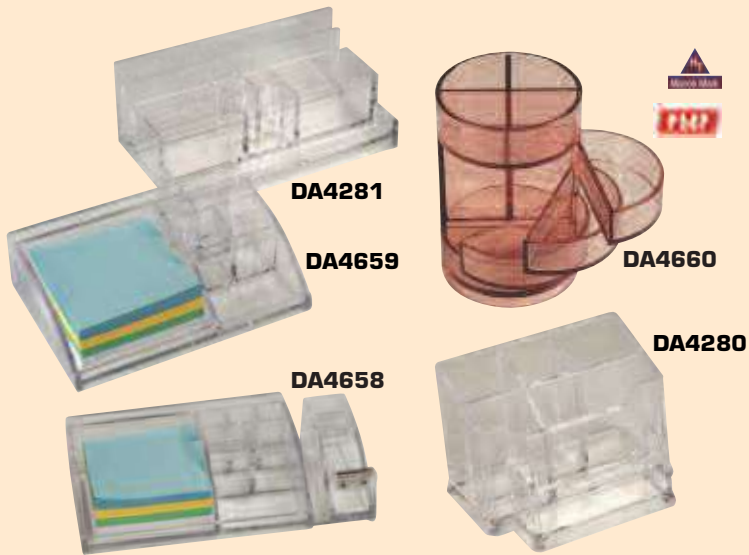

Desk Accessories

Desk Organizers

"HT" & "PMP" ACRYLIC DESK ORGANIZERS

code	description	Each
DA4280	"PMP" desk organizer	$7.70
DA4281	Acrylic desk organizer without paper	$5.80
DA4658	Acrylic desk organizer + tape dispenser & paper	$6.40
DA4659	Acrylic desk organizer with paper	$5.75
DA4660	Amber color desk caddy	$3.20