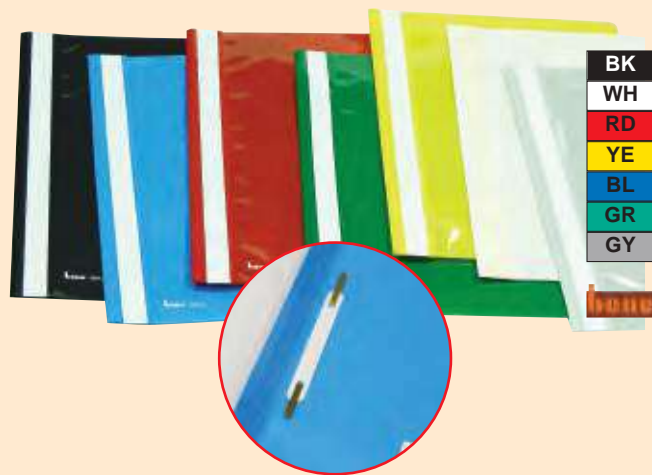

"BENE" REPORT COVERS

code	description	Each
FS2948	A4 size, transparent cover	$0.45