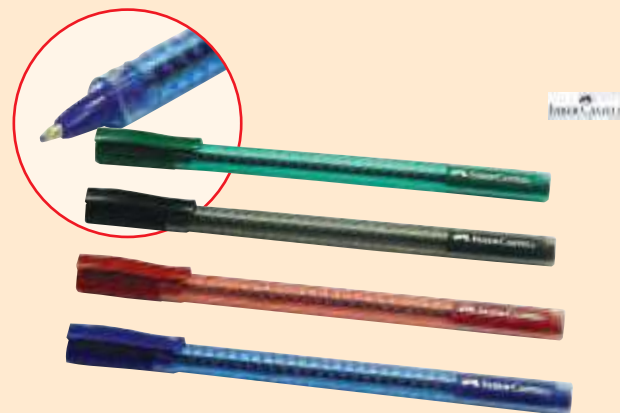

"FABER - CASTELL" 061F BALL PENS

code	description	Each
WI4280	Ice blue	\$0.45
WI4281	Ice red	\$0.45
WI4282	Ice black	\$0.45

"CELLO" TRIMATE TRIANGULAR GRIP
(0.7 mm)

code	description	Each
WI4091	Blue	\$0.20
WI4092	Red	\$0.20
WI4093	Black	\$0.20
WI4094	Green	\$0.20