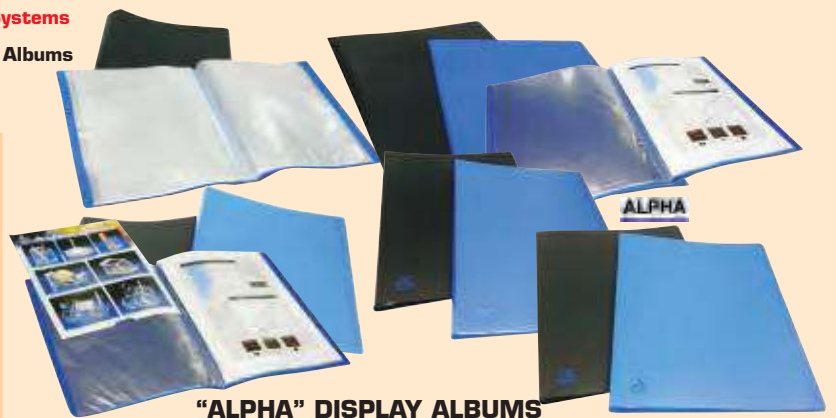

"LEITZ" ORGANIZERS

code	description	Each
FS1624	1-12 (monthly)	\$33.00
FS1625	1-31 (daily)	\$70.00
FS1626	A-Z (alphabet)	\$55.00

Filing Systems

Display Albums

"UST" DISPLAY ALBUMS
(Hard cover)

code	description	Each
FS2275	20 pockets	\$2.00
FS2276	30 pockets	\$2.60
FS2277	40 pockets	\$3.00
FS2278	60 pockets	\$3.80
FS2279	80 pockets	\$4.60
FS2280	100 pockets	\$8.00
FS3072	80 pockets with box	\$6.60
FS3073	100 pockets with box	\$8.00
FS3074	120 pockets with box	\$9.00