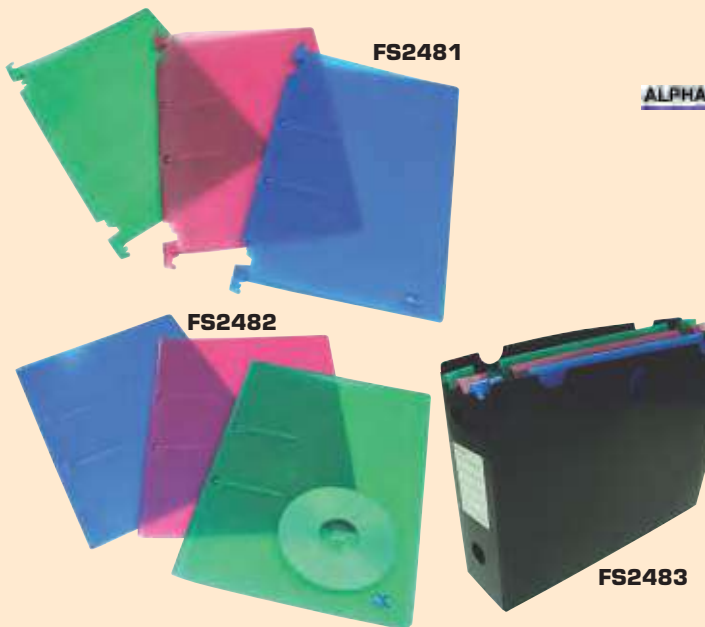

"ALPHA" CLIP FILES

code	description	Each
Colourful designs		
FS2481	A4 size with suspension file runners	$0.45
FS2482	A4 size with CD holder	$0.45
FS2483	File rack, black color	$0.64