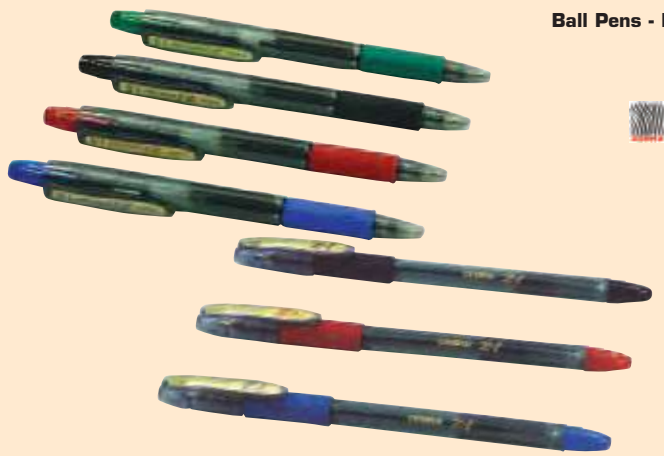

WRITING INSTRUMENTS

Ball Pens - Retractable Ball Pens

"ZEBRA" Z-1 BALL PENS
(0.7mm-1.0mm)

code	description	Each
WI2115	Blue	$0.60
WI2116	Red	$0.60
WI2117	Black	$0.60
WI3798	Blue (retractable)	$0.65
WI3799	Red (retractable)	$0.65
WI3800	Black (retractable)	$0.65
WI3801	Green (retractable)	$0.65