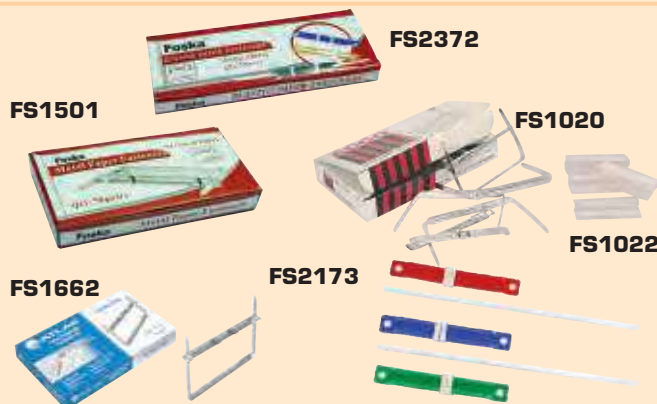

FASTENERS AND TABS
(8cm)

code	description	Each
FS1020	"ACCO" fasteners - Box of 50	$4.00
FS1662	"Atlas" fasteners - Box of 50	$1.76
FS1501	"Foska" fasteners - Box of 50	$1.65
FS2173	Colored plastic fasteners - Box of 50	$1.31
FS1022	Transparent tabs with labels - Box of 10	$1.68
FS2371	"Bifas" fasteners - Box of 50	$1.60
FS2372	"Foska" colored fasteners - Box of 50	$1.50
FS2373	"Alpha" fasteners - Box of 50	$1.55
FS3005	"Extend" fasteners - Box of 50	$2.00