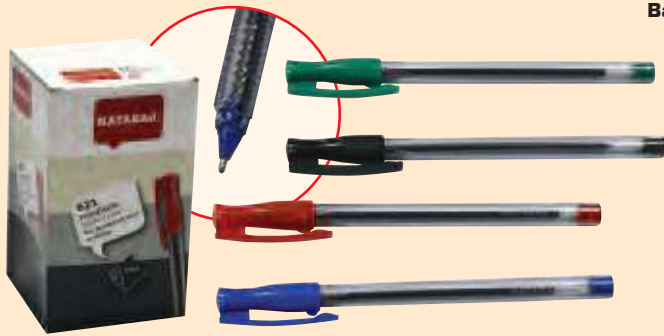

WRITING INSTRUMENTS

Ball Pens

"NATRAJ" 621 LIQUID INK SMOOTH BALL POINT PENS

code	description	Each
WI4074	Blue	$0.16
WI4075	Red	$0.16
WI4076	Black	$0.16
WI4077	Green	$0.16