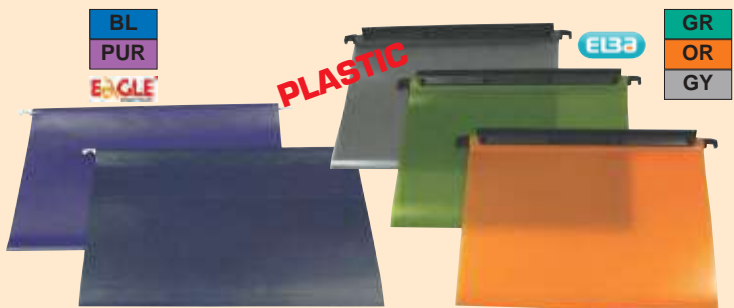

PLASTIC SUSPENSION FILES

code	description	Each
FS1708	Legal size, blue or purple, with tabs	$1.25
FS1432	A4 size, green, orange, grey, without tabs	$1.25