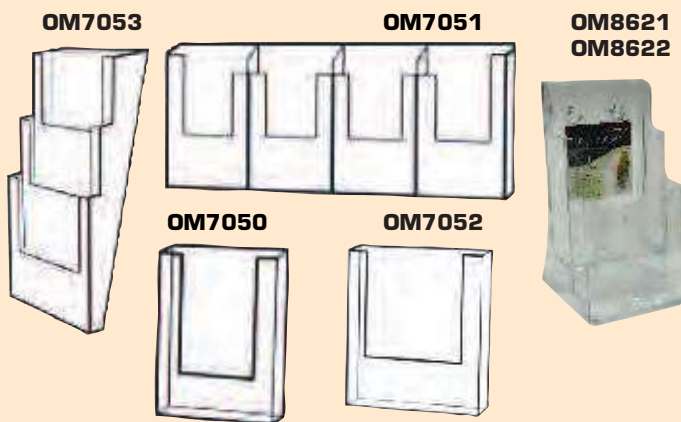

WALL MOUNTING HOLDERS

code	description	Each
OM7050	1/3 A4, brochure holder opening: 10.4 x 3.2cm	$6.80
OM7051	4 compartment, 1/3 A4 brochure holder	$21.50
OM7052	A4, brochure holder opening: 23 x 3.2cm	$14.50
OM7053	3 compartment, A4, brochure holder	$58.50
OM8621	2 tier, 1/3 A4 size	$7.70
OM8622	2 tier, A4 size	$15.40