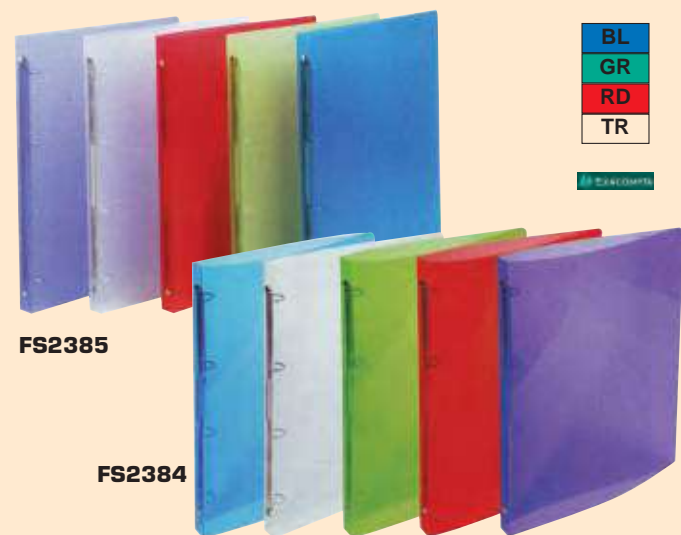

"EXACOMPTA" SOFT RING BINDERS
translucent colors

code	description	Each
FS2384	4 rings, ø 1.5cm	$4.30
FS2385	2 rings, ø 1.5cm	$2.80