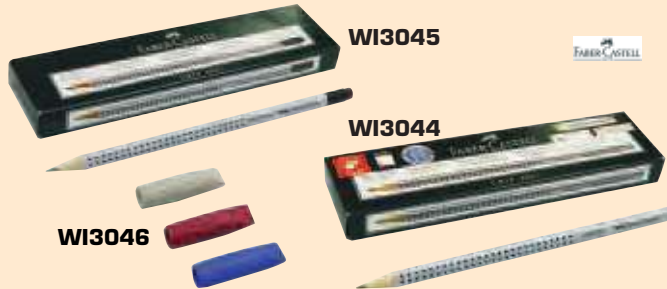

Maped

WI3973

WI3150

WI4466

WI4465

"DOLPHIN" & "MAPED" PENCILS WITH ERASER

code	description	Each dozen
WI3150	Dolphin	\$1.46
WI3973	Maped triangular	\$2.50
WI4465	Atlas	\$1.10
WI4466	Molin	\$1.60

WI3045