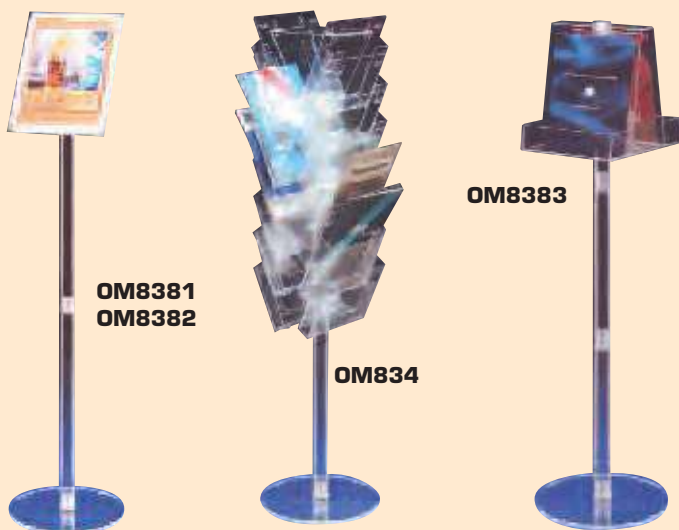

"HT" ACRYLIC DISPLAY STANDS
(WxDxH)

code	description	Each
OM8381	A4 stand, size: 347x347x1228mm	$76.80
OM8382	A3 stand, size: 347x347x1228mm	$85.80
OM8383	A4 stand, size: 300x280x1101mm	$69.20
OM8384	A4x12 stand, size: 347x347x9200mm	$128.00

"BEST TEST" RUBBER CEMENT

code	description	Each
OM7527a	Bottle (473ml)	$17.50