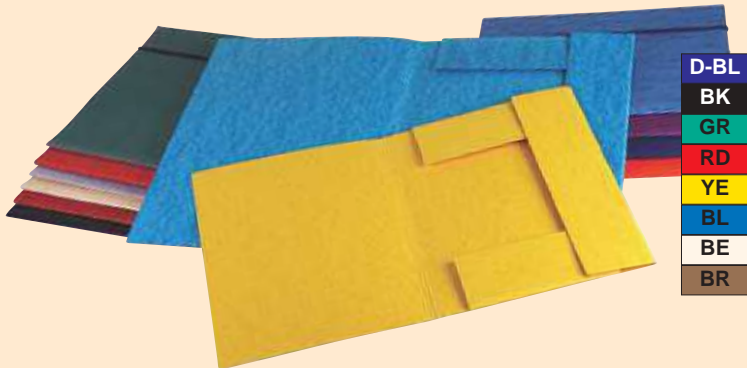

- D-BL
- BK
- GR
- RD
- YE
- BL
- BE
- BR

"GENUINE" PRESSBOARD FILES

code	description	Each
FS1113	700gr, A4 size, with elastic band	$3.15
FS1340	700gr, A3 size, with elastic band	$5.40