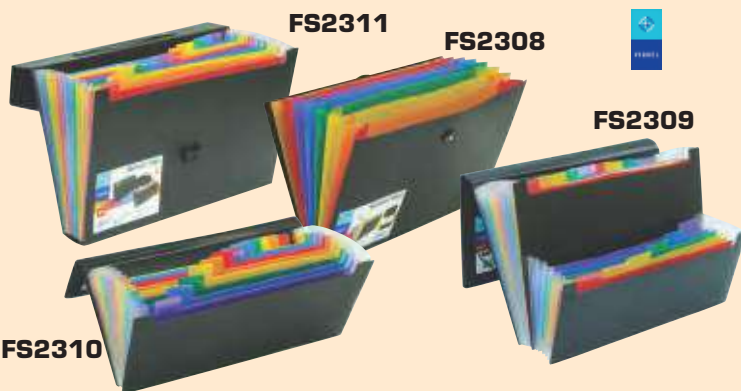

**"VIQUEL" EXPANDING FILES
*(black cover)***

code	description	Each
FS2308	Expanding file with 8 colored separators & button elastic closure	$12.50
FS2309	Elastic expanding file includes 2 sizes 12 colored separators A4 6 colored separators A5	$14.60
FS2310	Elastic expanding file 1/2 size with 12 colored separators	$8.35
FS2311	Expanding file with handle & 12 colored separators	$16.65