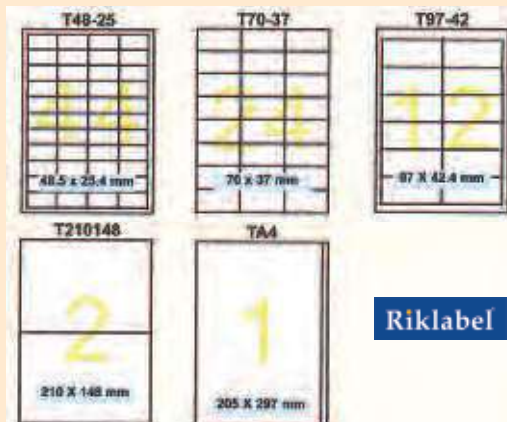

“RIKLABEL” TRANSPARENT LABEL FOR LASER PRINTERS, PHOTOCOPIERS & HAND WRITING

(Packs of 20 sheets)

code	description	Each
CA6009	48.5 x 25.4 mm (44 labels/sheet)	$23.50
CA6010	70 x 37 mm (24 labels/sheet)	$23.50
CA6011	97 x 42.4 mm (12 labels/sheet)	$23.50
CA6012	A5 210 x 148 mm (2 labels/sheet)	$23.50
CA6013	A4 210 x 297 mm (1 label/sheet)	$23.50