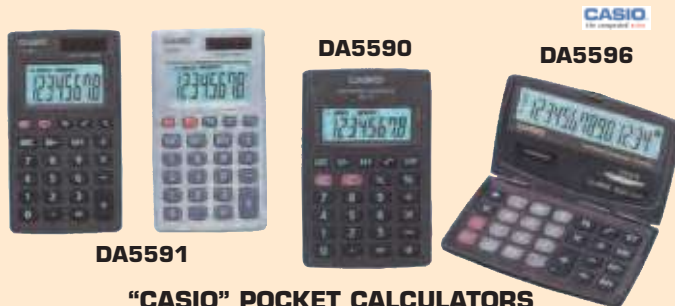

"CASIO" POCKET CALCULATORS

code	description	Each
DA5590	8 digits, (8.8x56x87mm)	$5.75
DA5591	8 digits, 3 digits comma markers (7x57x102mm)	$4.70
DA5592	8 digits, 3 digits comma markers AAx1 battery size (18x69.5x118mm)	$5.25
DA5593	10 digits, plastic keys, metal cover (7.5x70x117mm)	$6.35
DA5594	10 digits, plastic keys, metal cover time, (7.5x70x118.5mm)	$7.10
DA5595	12 digits, plastic keys, metal cover time, AAx1 batteries (20x76x142mm)	$12.30
DA5596	14 digits, dual leaf (12.5x120x73mm)	$11.20