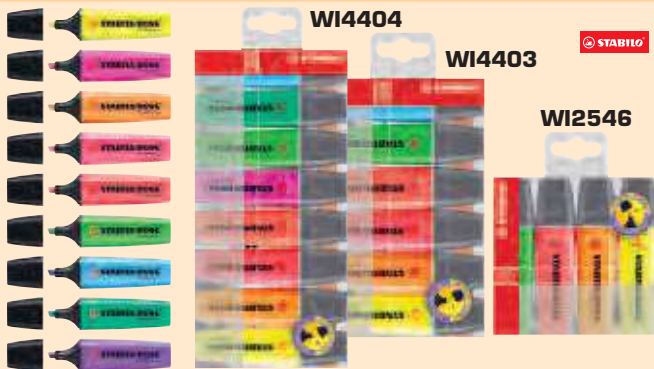

"STABILO BOSS" HIGHLIGHTERS

code	description	Each
WI2220	Blue	$0.88
WI2221	Fuschia	$0.88
WI2222	Purple	$0.88
WI2223	Green	$0.88
WI2224	Yellow	$0.88
WI2225	Pink	$0.88
WI2226	Orange	$0.88
WI2227	Dark green	$0.88
WI2228	Bright orange	$0.88
WI2546	Wallet of 4	$4.70
WI2554	Desk set (4 pens) Luminator	$14.20
WI3548	Box of 4 mini highlighters	$5.60
WI4403	Wallet of 6 colors	$7.05
WI4404	Wallet of 8 colors	$9.40
WI4405	Box of 4 long colors	$7.95